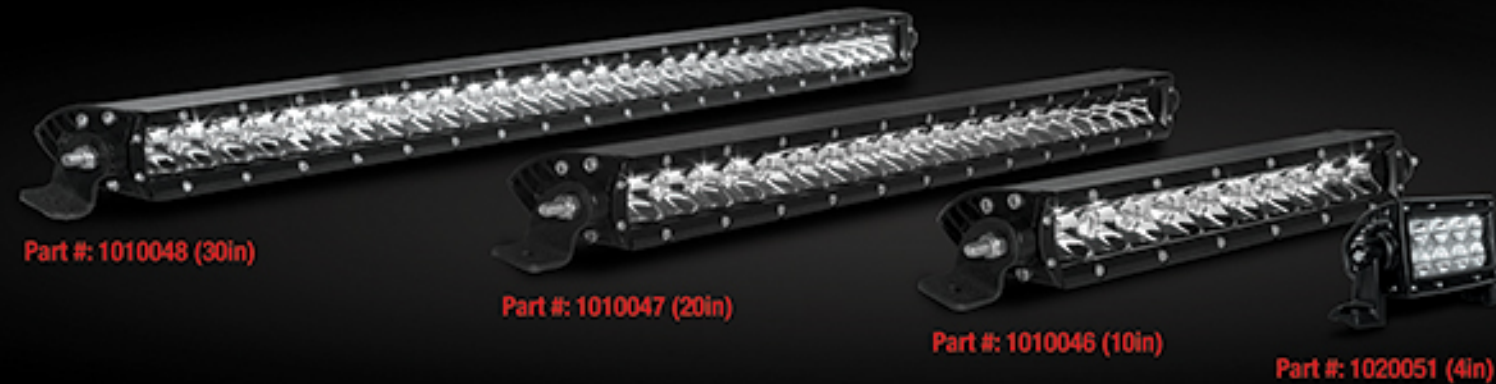

LED COMBO LIGHT BARS
(SPOT, FLOOD, COMBINATION)

Part #:	Model:	Length:	LED Qty & Watt	Beam Pattern & Distance
1020051	LED-S-4-E4D	4"	8 pcs @ 24w	Flood @ 350m
1010043	LED-S-6-E7D	6"	6 pcs @ 30w	Flood @ 385m
1010046	LED-S-10-P7E7D	10"	10 pcs @ 50w	Combination @ 830m or Custom Made
1010047	LED-S-20-P7E7D	20"	20 pcs @ 100w	Combination @ 1100m or Custom Made
1010048	LED-S-30-P7E7D	30"	30 pcs @ 150w	Combination @ 1430m or Custom Made
1010049	LED-S-40-P7E7D	40"	40 pcs @ 200w	Combination @ 1760m or Custom Made
1010050	LED-S-50-P7E7D	50"	50 pcs @ 250w	Combination @ 1980m or Custom Made

Part #: 1010048 (30in)

Part #: 1010047 (20in)

Part #: 1010046 (10in)

Part #: 1020051 (4in)