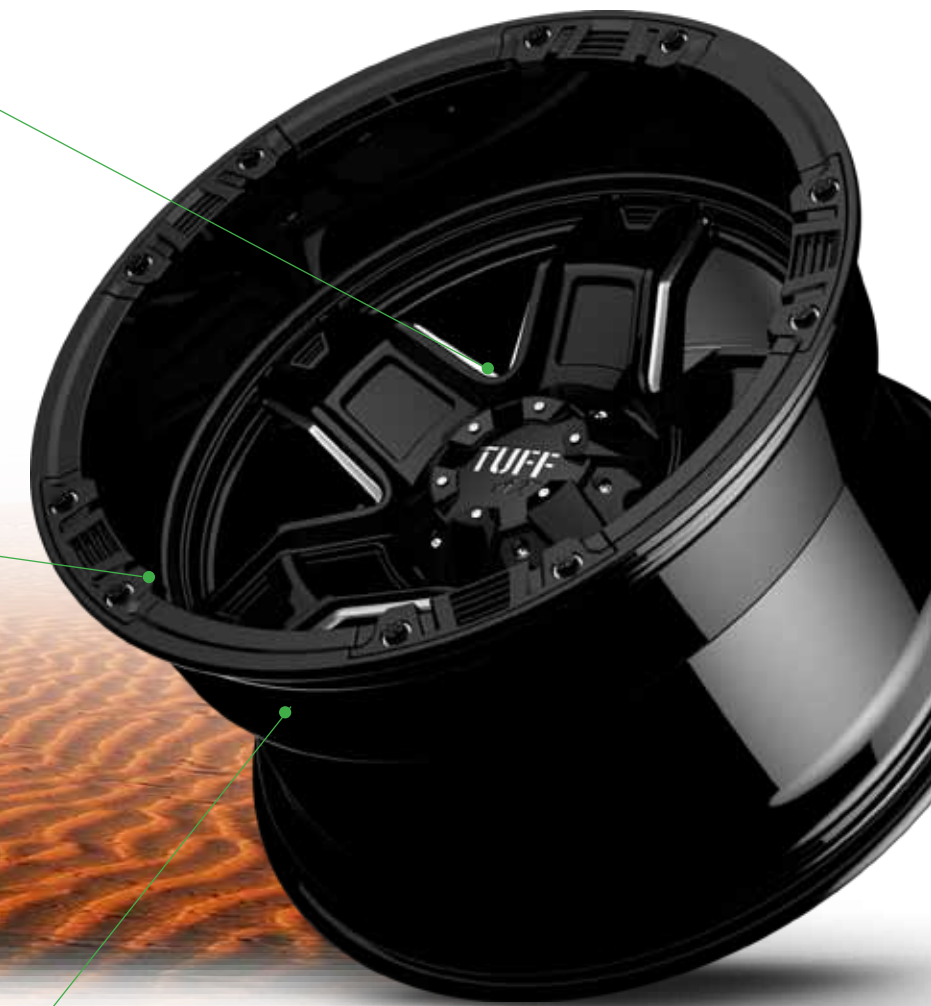

Gloss Black w/ Milled Spokes Flat Black w/ Red Accents

(20X9 w/ 1.65" Lip Shown)

T10

- Available in extreme 12" widths
- Machined lip behind a simulated bead-lock ring,
- Concave spokes with detailed inserts for an accent of color

T10

MILLED SPOKES

DETAILED FLANGE

1.65" - 4.5" LIP DEPTH

Sizes

15x7 15x8 16x8 17x8 18x9 20x9 22x9.5

Flat Black w/ Red Inserts

Flat Black w/ Chrome Inserts